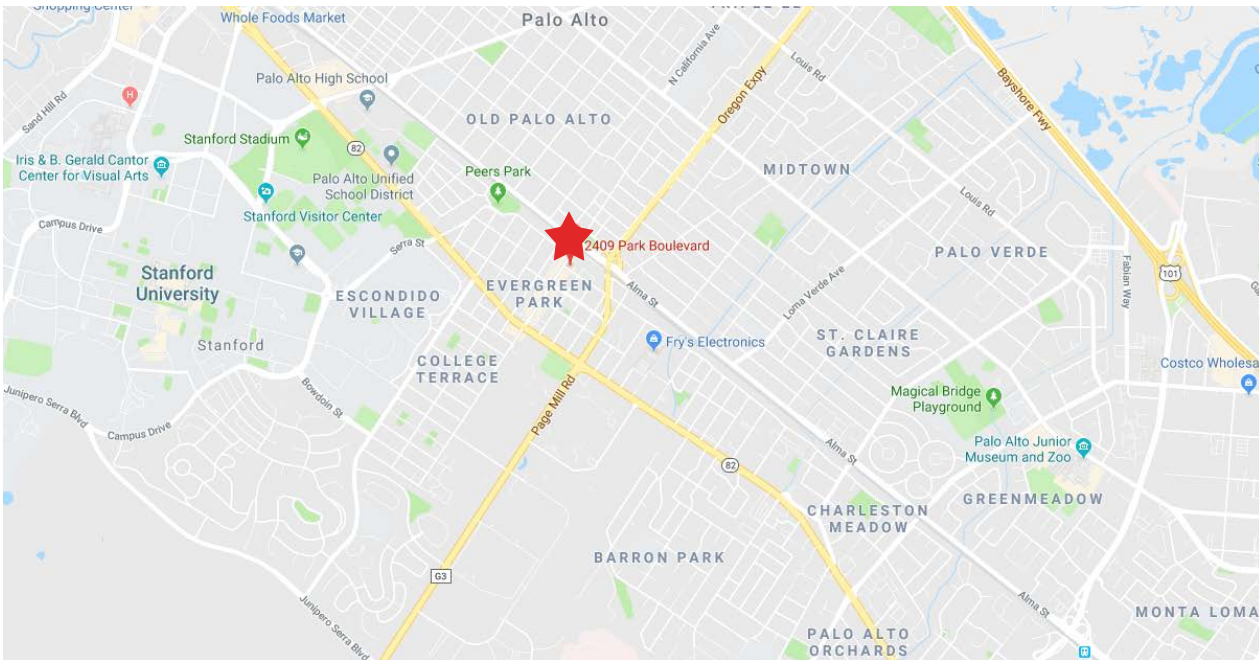

Directions to Buckingham Strategic Wealth

2409 Park Blvd.
Palo Alto, CA 94306
650.566.1121

From 101 (North or South)

Exit on Embarcadero Rd/Oregon Expwy toward Palo Alto.
Continue onto Oregon Expwy.
Take a slight right onto Birch St.
Turn right onto Sheridan Ave.
Turn left onto Park Blvd.
After about three blocks, our building will be located on the right.

From 280 (North or South)

Take exit 20 for Page Mill Rd toward Arastradero Rd/Palo Alto.
Take Page Mill Rd. toward Palo Alto.
Turn left at El Camino Real.
Turn right on Sheridan.
Turn left on Park.
After about three blocks, our building will be located on the right.

Parking

Free 2 hour parking is located in front of our building.