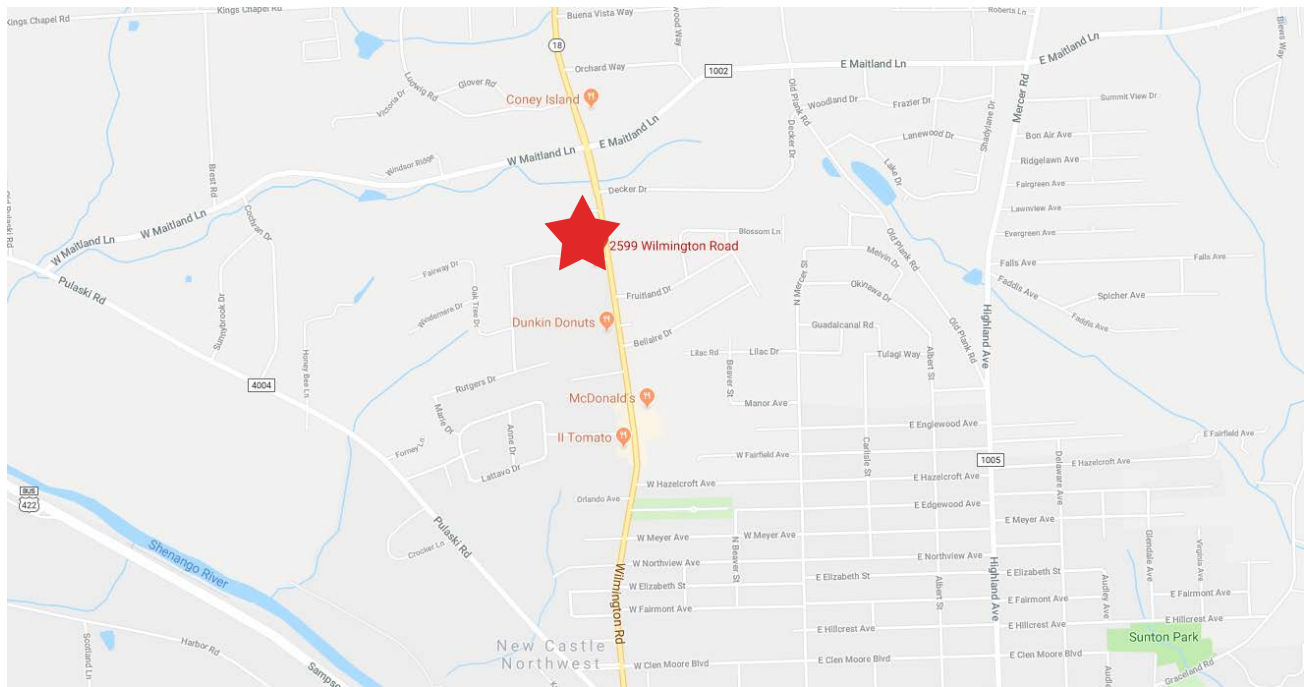

## From Cranberry Township

Head north on I-79 N (14.2 mi).  
Take exit 99 toward New Castle/Butler.  
Keep left to take the ramp toward New Castle.  
Turn left onto New Castle Rd/US-422 W (8.6 mi).  
Stay straight to go onto New Butler Rd/US-422 Bus W (2.4 mi).  
Take a slight right onto E Washington St/PA-65.  
Turn right onto N Jefferson St/PA-18 (2.3 mi).  
Your destination will be located on the left.

## From Hermitage

Take I-376 E/PA-760 South (9.0 mi).  
Take exit 9 for Mitchell Road, toward PA-18.  
Turn right on PA-18 South/Wilmington Road (3.0 mi).  
Your destination will be located on the right.