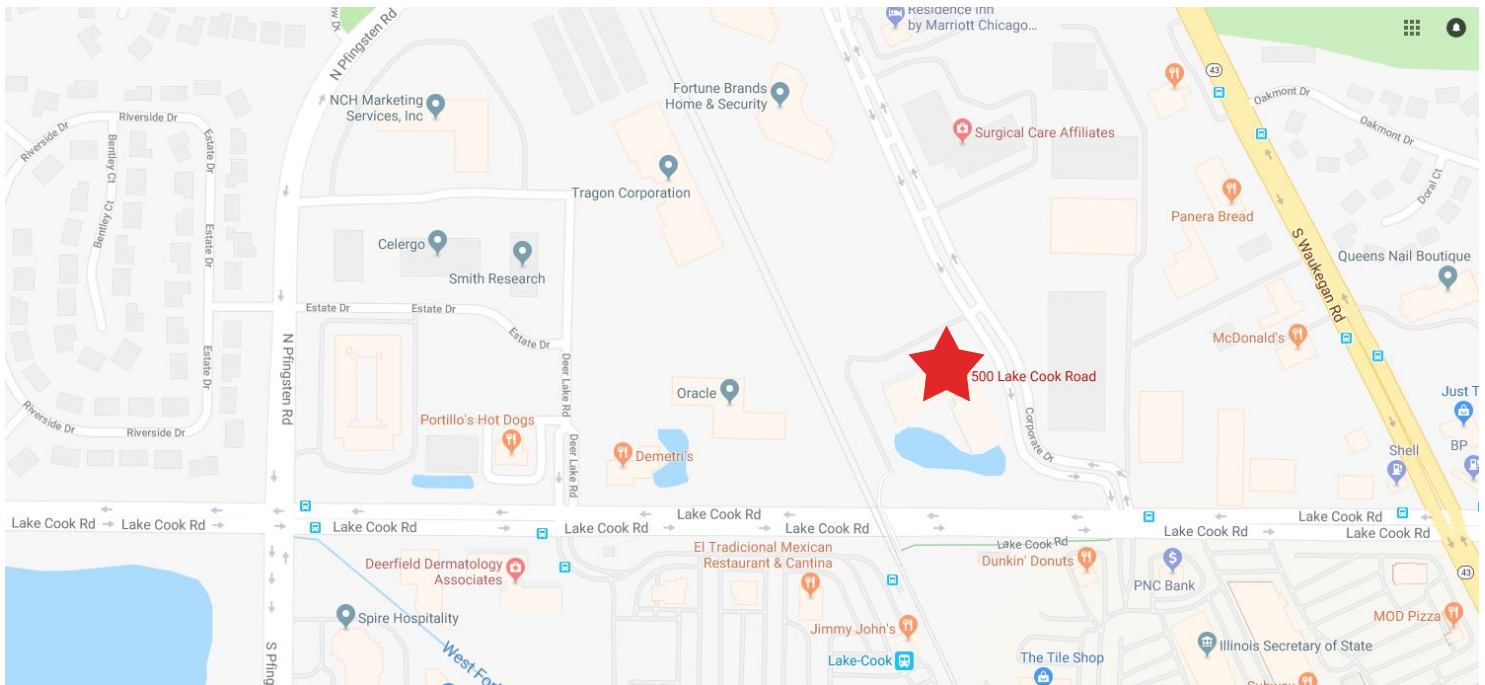

# Directions to Buckingham Strategic Wealth

500 Lake Cook Road, Suite 350  
Deerfield, IL 60015  
888-282-9910

## From Downtown Chicago

Head west on E. Congress Parkway (0.5 mi).  
Continue onto I-290 W (0.03 mi).  
Use the right two lanes to merge onto I-90 W / I-94 W (8.4 mi).  
Keep right at the fork to continue on I-94 W, following signs for Milwaukee / Interstate 94 W / Edens Expressway (13.5 mi).  
Continue onto US-41 N (0.7 mi).  
Take the Lake Cook Road exit (0.2 mi).  
Turn right onto Corporate Drive (0.2).  
At 500 Lake Cook Road, you'll see signs for Market6 and Wells Fargo as you enter the parking lot.

## Parking

A free parking lot is located in front of the building.