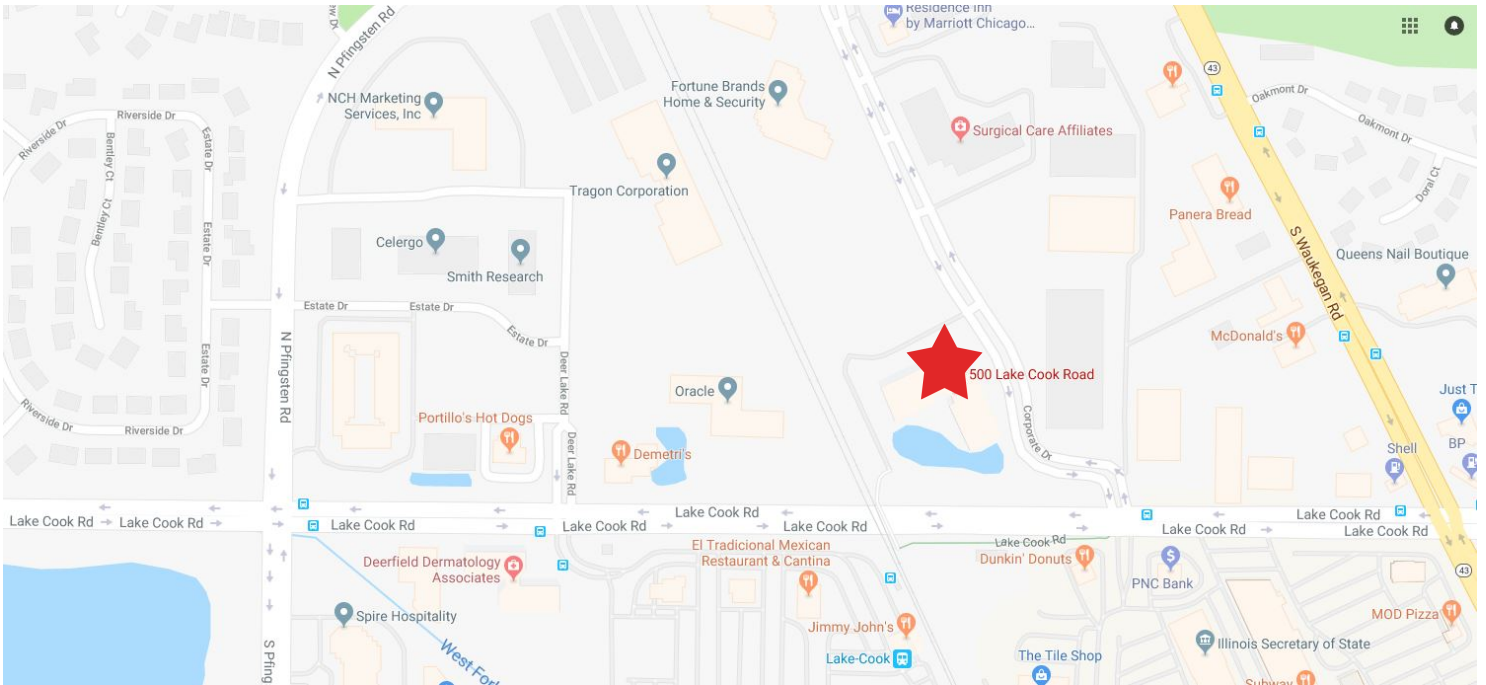

# Directions to Buckingham Strategic Wealth

500 Lake Cook Road, Suite 205  
Deerfield, IL 60015  
888-282-9910

## From Downtown Chicago

Head west on E. Congress Parkway (0.5 mi).  
Continue onto I-290 W (0.03 mi).  
Use the right two lanes to merge onto I-90 W / I-94 W (8.4 mi).  
Keep right at the fork to continue on I-94 W, following signs for Milwaukee / Interstate 94 W / Edens Expressway (13.5 mi).  
Continue onto US-41 N (0.7 mi).  
Take the Lake Cook Road exit (0.2 mi).  
Turn right onto Corporate Drive (0.2).  
At 500 Lake Cook Road, you'll see signs for Market6 and Wells Fargo as you enter the parking lot.

## Parking

A free parking lot is located in front of the building.