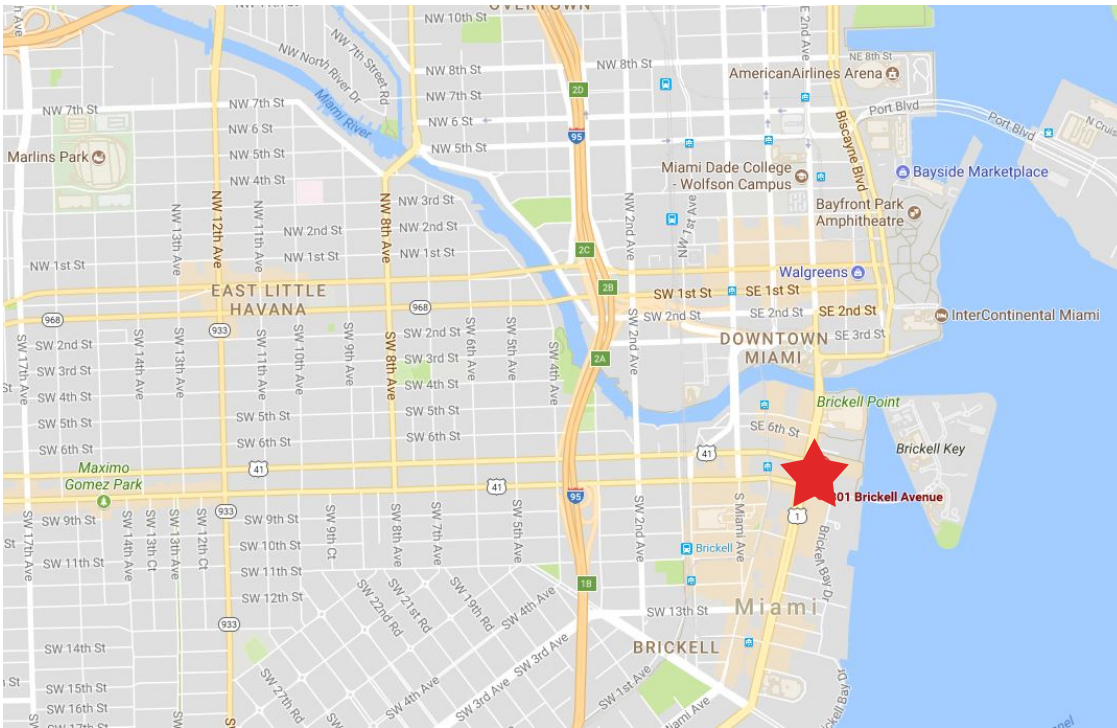

# Directions to Buckingham Strategic Wealth

801 Brickell Avenue  
Suite 900  
Miami, FL 33131

## From I-95 South

Take exit 2C, for SW 7th Street.

Take a left at the second light to merge onto US 41 East, which turns into Tamiami Trail.

Follow US 41 East until you come to Brickell Ave.

Buckingham's office building will be on the right-hand side of the street.