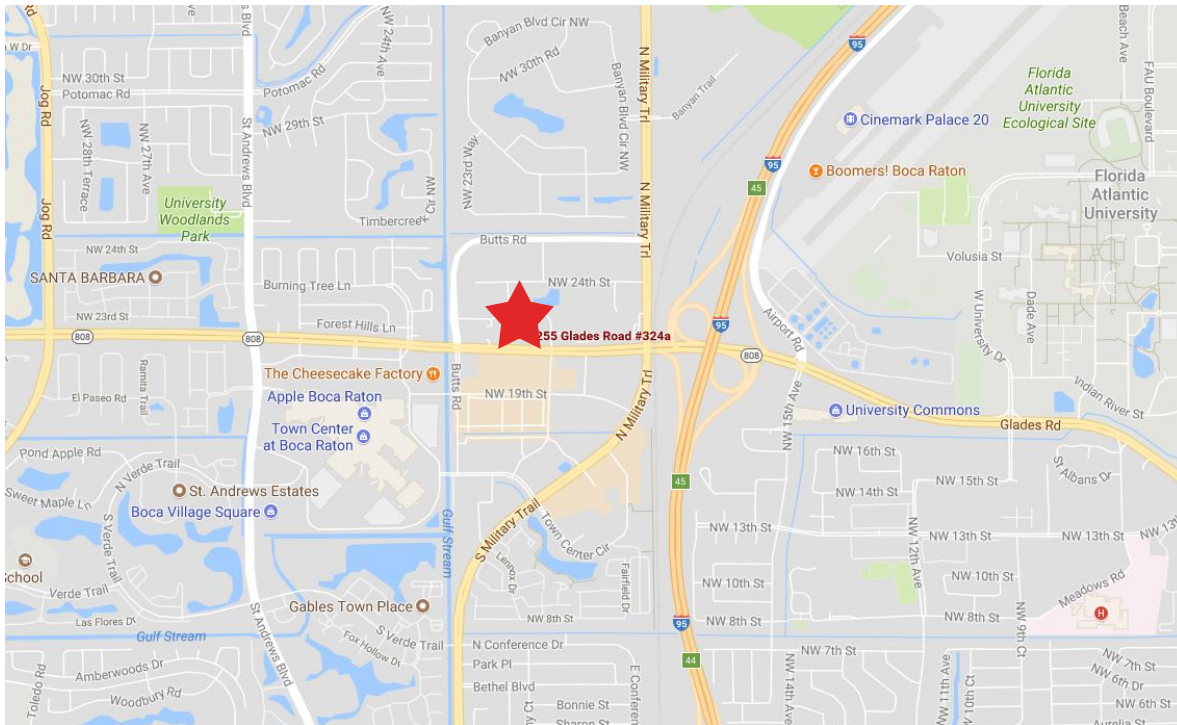

# Directions to Buckingham Strategic Wealth

2255 Glades Road  
Suite 324A/319A  
Boca Raton, Florida 33431

## From 1-95 South

Take the exit for Glades Road and turn right.

Take Glades Road until you reach Northwest Executive Center Drive and turn right.

Follow Northwest Executive Center Drive until you see signs for Proskauer Rose LLP and PNC Bank. Turn left to enter the parking garage.

## From 1-95 North

Take the exit for Glades Road and turn left.

Take Glades Road until you reach Northwest Executive Center Drive and turn right.

Follow Northwest Executive Center Drive until you see signs for Proskauer Rose LLP and PNC Bank. Turn left to enter the parking garage.

## From Sawgrass Expressway East

Merge onto SW 10th Street. Follow SW 10th Street until you see signs for 1-95 North.

Take 1-95 North and then take the exit for Glades Road and turn left.

Take Glades Road until you reach Northwest Executive Center Drive and turn right.