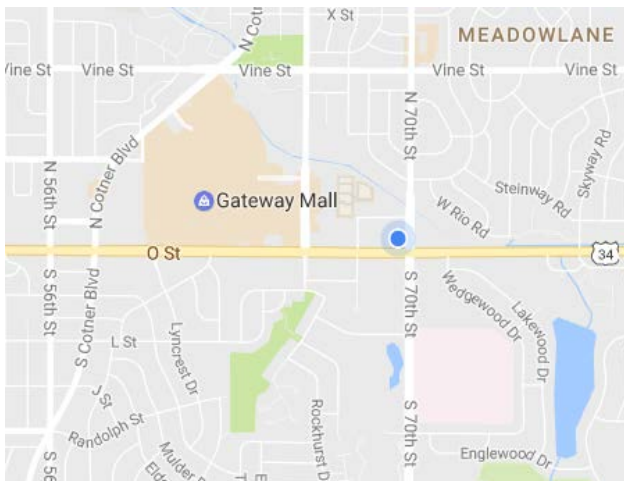

Directions to Buckingham Strategic Wealth

6940 "O" Street, Suite 300
Lincoln, NE 68510
402.466.3400

From I-80 West

- Take I-80 East to Lincoln.
- Merge right at Northwest 48th St (Exit 395).
- At the end of the off ramp, turn right onto NW 48th. You will need to be in far left lane.
- Turn left onto "O" Street (east).
- Travel "O" Street for 8.4 miles to 68th St.
- Turn left onto 68th (north).
- Follow 68th past Graham Tire and make a right by Akin's Food.
- We are located in the Frontier Bank building on the third floor.

From I-80 East (Omaha)

- Take I-80 West to Waverly (Exit 409).
- Turn left (SW) on Cornhusker Hwy (Hwy 6).
- Travel 2.7 miles to 84th Street.
- Turn left onto 84th Street (South).
- Follow 84th Street for 5.0 miles to "O" Street.
- Turn Right (west) on "O" Street.
- Follow "O" Street for 1.0 mile to 70th Street.
- Continue through the light at 70th and take the first right turn. We are on the third floor of the Frontier Bank building.

From Hwy 77 (South)

- Travel North on Hwy 77 to Saltillo Road.
- Turn right on Saltillo Road.
- Travel 4.2 miles (east) to 70th Street.
- Turn left (north) on 70th Street.
- Travel north on 70th Street for 8.2 miles to "O" Street.
- Turn left (west) onto "O" Street and take the first right into the Frontier Bank parking lot. We are located on the third floor.