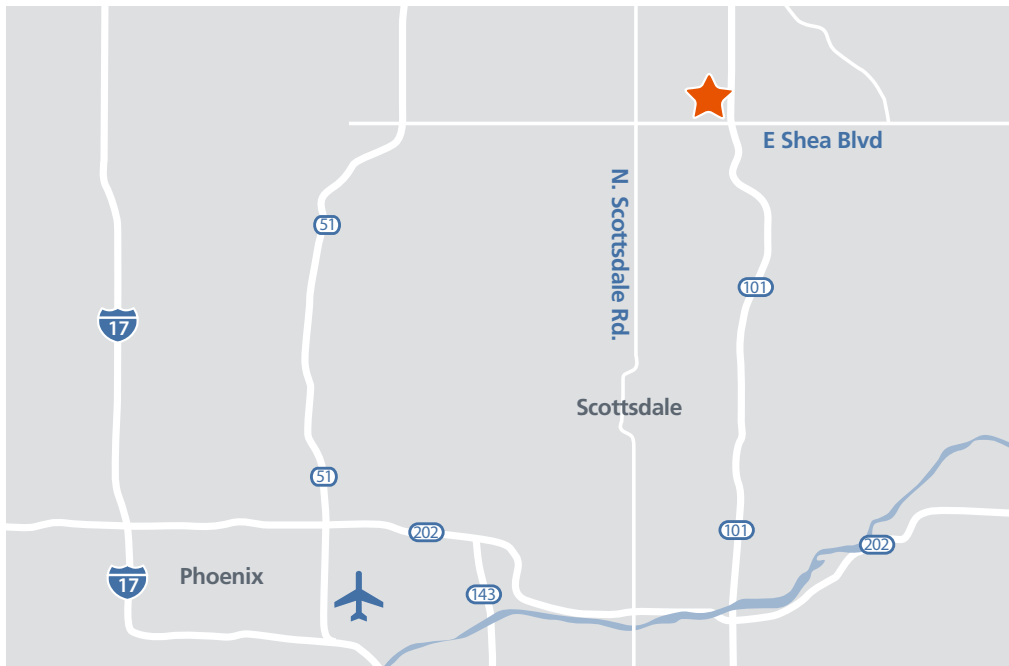

Directions to Buckingham Strategic Wealth

8570 E. Shea Blvd. Suite 140
Scottsdale, AZ 85260
480.607.7445

Directions from the 51 / North and South

- Exit Shea Blvd (Exit 9) – Turn right if coming from the 51 S, Turn left if coming from the 51 N
- Go east on Shea for approx. (7 miles)

We are located on the left side of the road in the Scottsdale Professional Plaza, you will need to make a U turn after 85th Pl (You will have to pass over the 101 to make a U turn) to enter the plaza through the front entrance. When you enter the plaza go left then make a right. We are located towards the back on the right side. Our office faces the parking lot.

**To enter through the back entrance, go to the light at Pima Crossing Plaza turn left into the plaza (You will see a Chili's and Pier One) , drive past Pier 1 and Scottsdale Brewing Company and make your first left, go straight and this will bring you to the back entrance of Scottsdale Professional Plaza. Continue into the parking lot and make your second left. We are located on the left side Suite 140. Our office faces the parking lot.*

Directions from Tucson

- Take the I-10 W to the 202 Loop E (Exit 161)
- From the 202 merge onto Loop 101 N (Exit 50A)
- Exit Shea Blvd (Exit 41) – Stay towards the left in the outer lane and turn left (heading west) for approx. (0.3 miles)