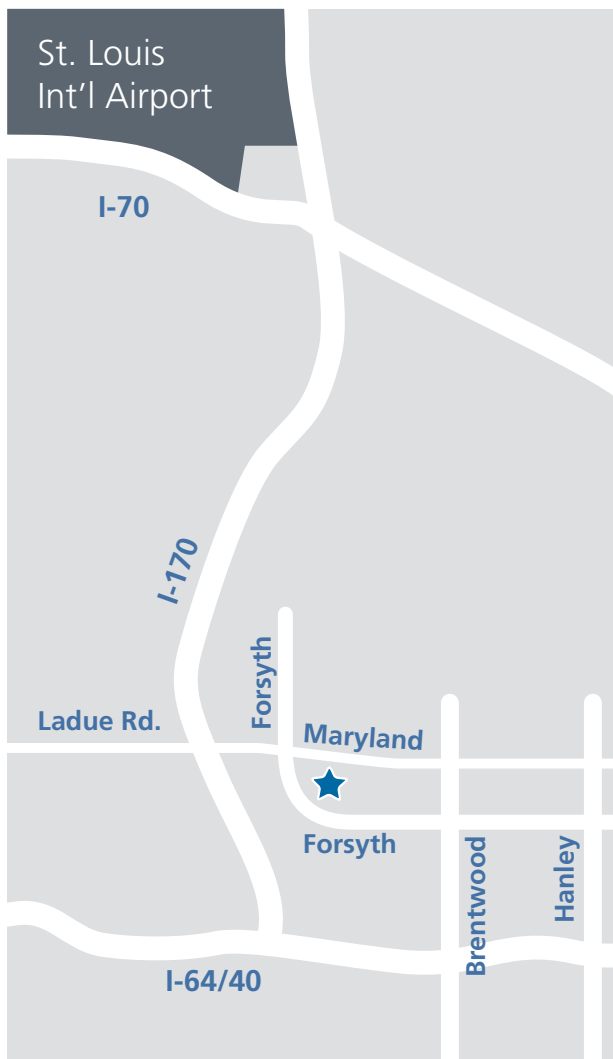

Directions to Buckingham Strategic Wealth

8182 Maryland Ave., Suite 500
St. Louis, MO 63105

From I-64 (Highway 40)

- Take I-64/Highway 40 to I-170 North
- Exit at Ladue Road (1F)
- Turn right (east) on Ladue Road
- Ladue Road becomes Maryland Avenue (no turn required)
- As you travel through the intersection of Maryland and Forsyth, look for a brick, high-rise building at the southeast corner of the intersection

From the Lambert-St. Louis International Airport

- Travel east on I-70
- Merge onto I-170 South
- Exit at Ladue Road (1F)
- Turn right (east) on Ladue Road
- Ladue Road becomes Maryland Avenue (no turn required)
- As you travel through the intersection of Maryland and Forsyth, look for a brick, high-rise building at the southeast corner of the intersection

Parking information on reverse

Please call 314.725.0455 and press "0" to reach the receptionist if you have any questions