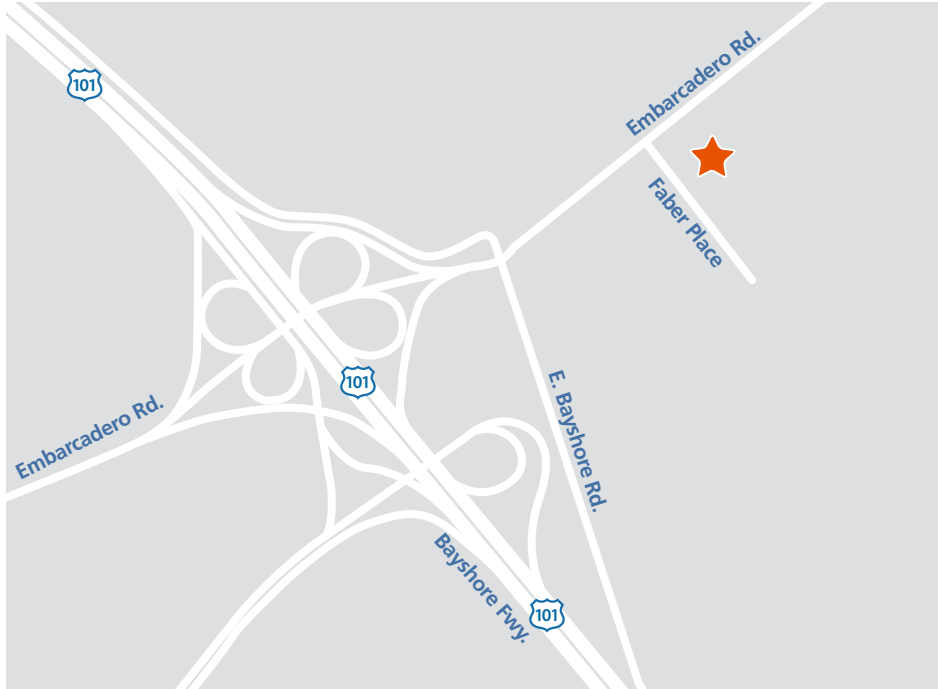

Directions to Buckingham Strategic Wealth

2445 Faber Place, Suite 250
Palo Alto, CA 94303
408.366.8920

From San Francisco Peninsula

- Take US-101 toward Palo Alto
- Take the exit to Embarcadero Road/Oregon Expressway
- Follow the signs for Embarcadero Road East and merge onto Embarcadero Road
- Turn right on Faber Place
- The Palo Alto Technology Center is a 10 building campus, and we are located at 2445 Faber Place, suite 250. The center is across the street from the Palo Alto Municipal golf course

Buckingham has two reserved parking spots for guests in the lot nearest to our building.

From San Jose/South Bay

- Take US-101 North toward San Francisco
- Take the exit to Embarcadero Road
- Follow the signs for Embarcadero Rd. East and merge onto Embarcadero Road
- Turn right on Faber Place
- The Palo Alto Technology Center is a 10 building campus, and we are located at 2445 Faber Place, suite 250. The center is across the street from the Palo Alto Municipal golf course

Buckingham has two reserved parking spots for guests in the lot nearest to our building.