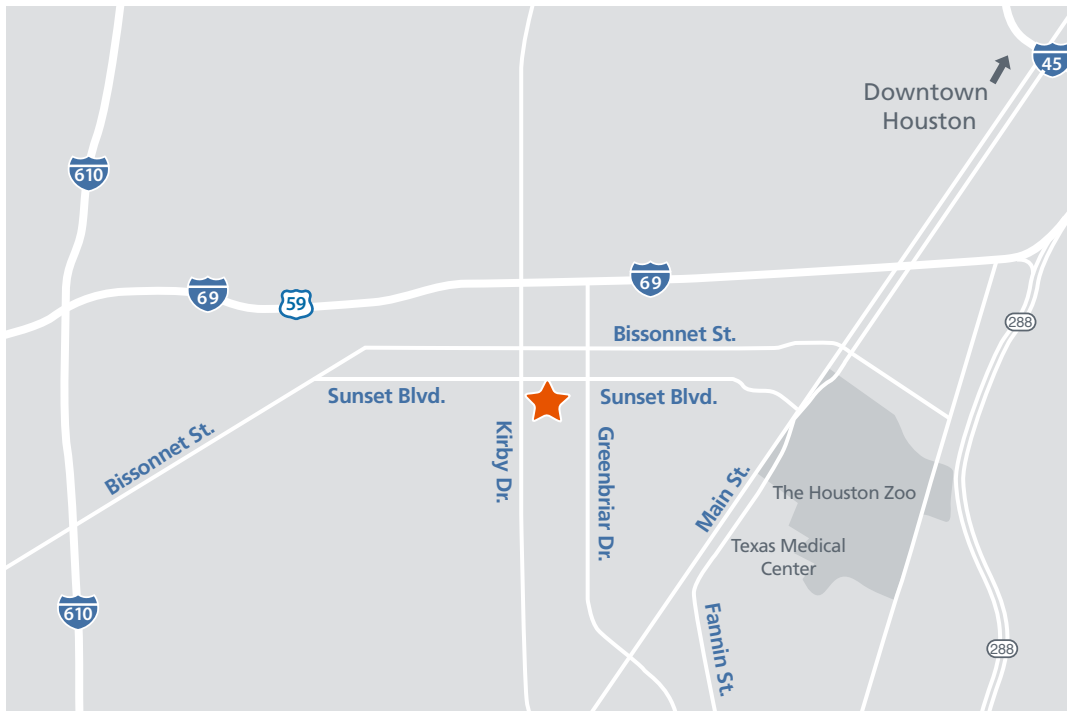

Directions to Buckingham Strategic Wealth

2415 Sunset Boulevard
Houston, TX 77005
713.490.7000

From downtown

- Take Main Street toward the Medical Center
- Turn Right on Sunset Boulevard (near Rice University)
- Continue on Sunset past Morningside
- Our office is the fourth building on your Left

From the Medical Center

- Take Fannin Street North toward Downtown
- Turn Left on Sunset Boulevard
- Continue on Sunset past Morningside
- Our office is the fourth building on your Left

From I-59

- Exit Greenbriar/Shepherd and head South (toward the Medical Center) on Greenbriar
- Turn Right on Sunset Boulevard
- We'll be on your Left side of the second block, after you cross Morningside