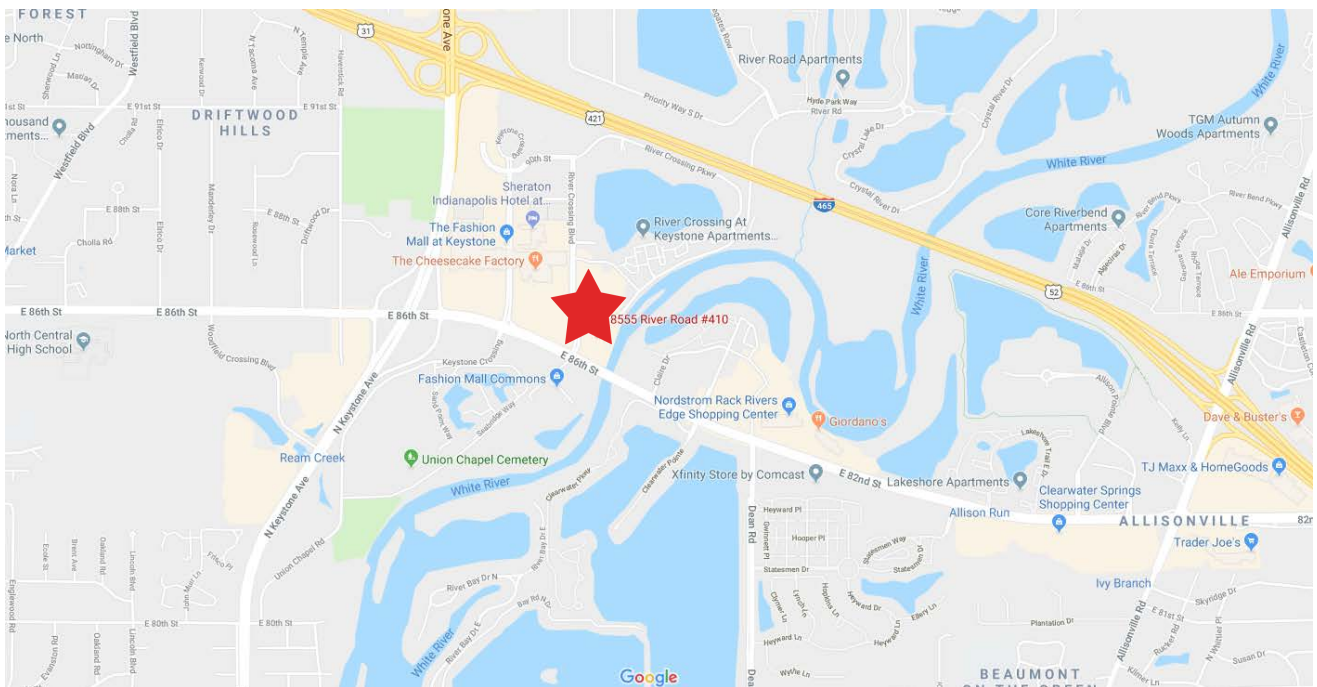

Directions to Buckingham Strategic Wealth

8555 N. River Road, Suite 410
Indianapolis, IN 46240
888-470-3064

From Interstate 465

Exit southbound onto Allisonville Road.
Keep right at the fork and merge onto Allisonville Road.
Turn right on E 82nd Street.
Turn right onto River Crossing Blvd.
Turn right onto River Road.
The destination will be on the right.

From the South

Travel northbound on Keystone Ave. and exit to the right onto eastbound 86th Street.
Use the second from the left lane to turn left onto River Crossing Blvd.
Turn right onto River Road.
Your destination will be on the right.

Parking

Free parking is located on all sides of the building.