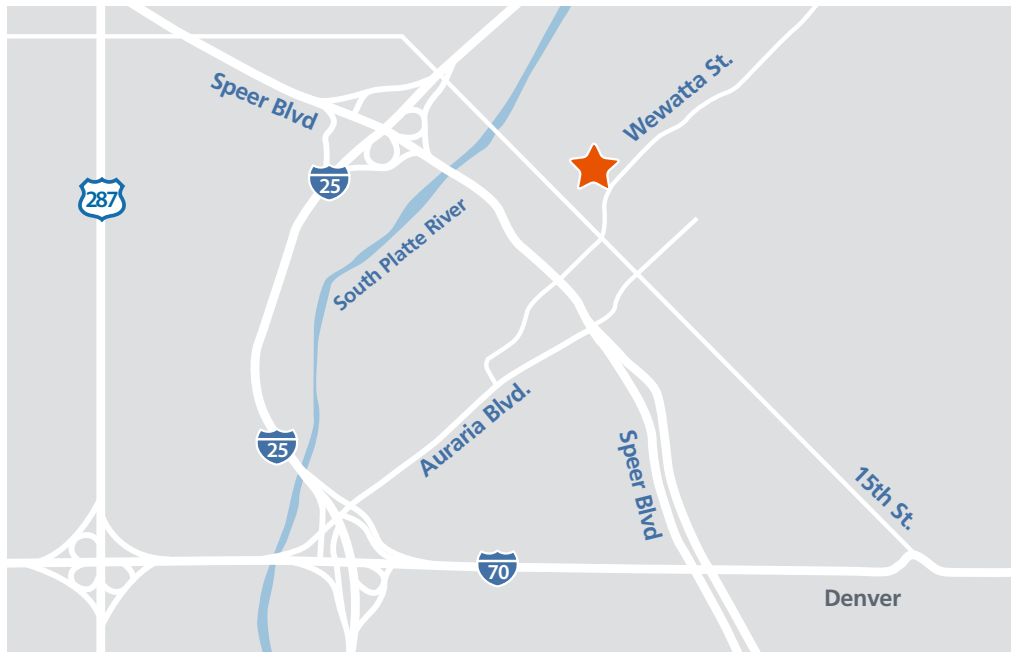

Directions to Buckingham Strategic Wealth

1601 Wewatta Street, Suite 875
Denver, CO 80202
303.675.6767

Driving

From I-25, take Speer Blvd southbound (toward downtown). When you get to the Pepsi Center, turn left on Wewatta Street. We are on the corner of 16th Street and Wewatta Street on the left (1601 Wewatta Street).

Parking

Parking is available in a garage under the building, accessible from Chestnut Place (on the back side of the building) between 16th Street and 17th Street. Take 16th Street to access Chestnut Place; our garage is on the right.