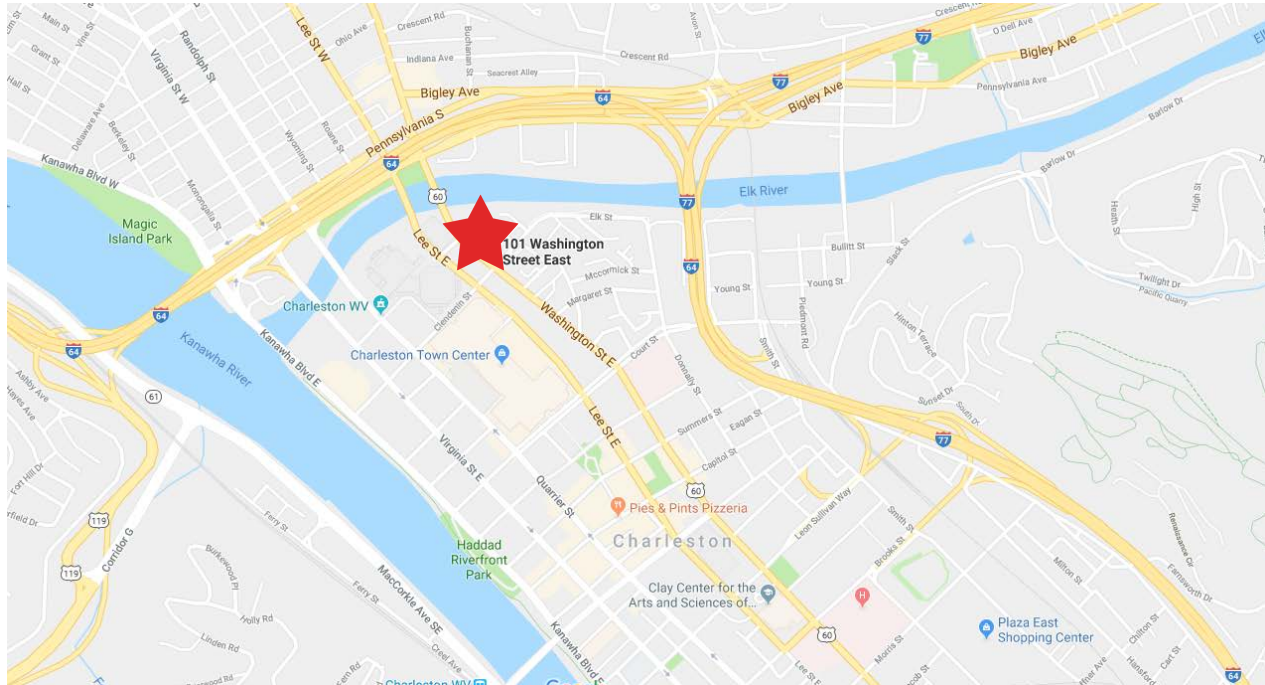

Directions to Buckingham Strategic Wealth

101 Washington Street East
Charleston, WV 25301
304-223-4550

From I-77 North

Take exit 100, Leon Sullivan Way.
Turn right onto Washington Street East.
Your destination will be located 6 blocks down, on the right.

From I-64 East

Take exit 58C, US-60/Lee Street.
Turn right onto US-60/Lee Street West.
Turn left onto Clendenin Street.
Turn left at the first cross street onto Washington Street East and the office will be directly to your right.

From I-77 South / I-79 South

Take exit 58C, US-60/Washington Street/Civic Center and merge onto US-119 S/Bigley Avenue.
Use the left 2 lanes to turn slightly left onto Pennsylvania Street.
Use the second from the left lane to make a left onto Lee Street West.
Continue onto Lee Street Bridge/Lee Street East.
Turn left onto Clendenin Street.
Turn left at the first cross street onto Washington Street East and the office will be directly to your right.

Parking

Designated client parking is located behind the building.