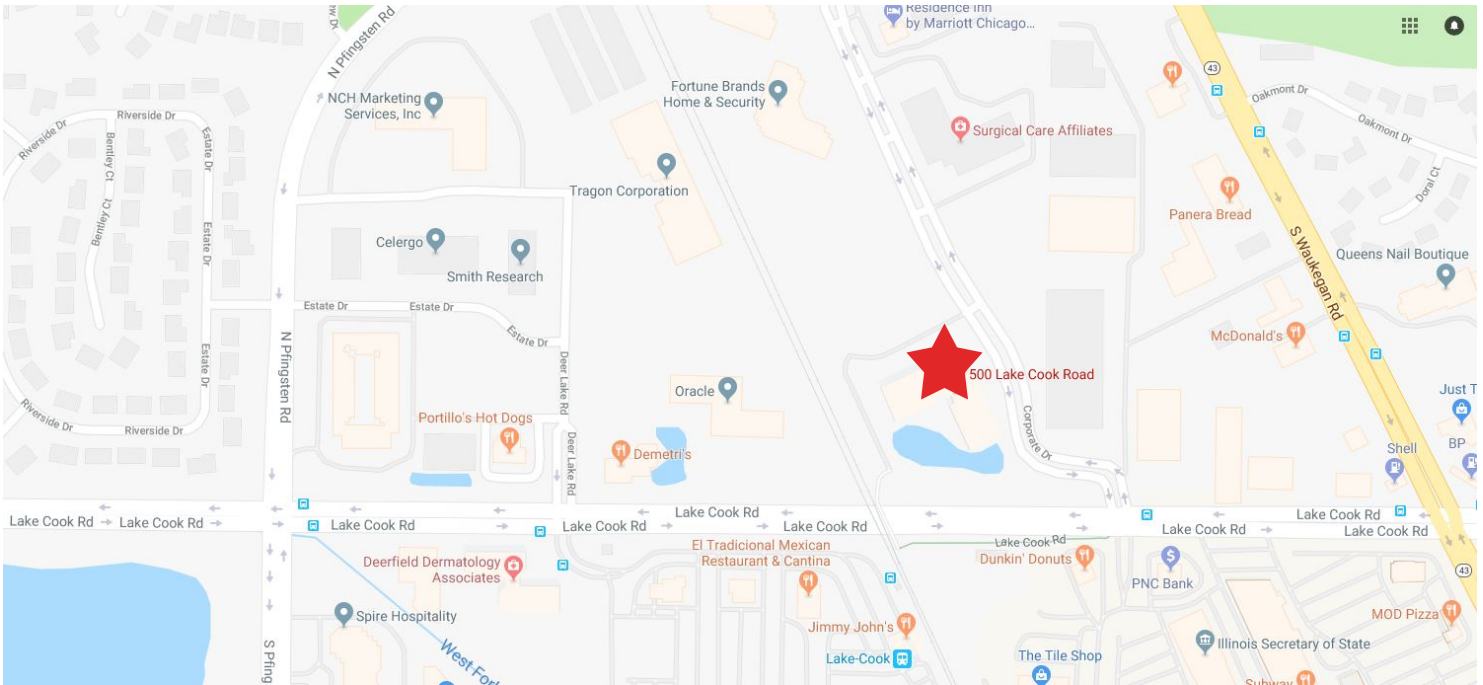

Directions to Buckingham Strategic Wealth

500 Lake Cook Road, Suite 350
Deerfield, IL 60015
888-282-9910

From Downtown Chicago

Head west on E. Congress Parkway (0.5 mi).
Continue onto I-290 W (0.03 mi).
Use the right two lanes to merge onto I-90 W / I-94 W (8.4 mi).
Keep right at the fork to continue on I-94 W, following signs for Milwaukee / Interstate 94 W / Edens Expressway (13.5 mi).
Continue onto US-41 N (0.7 mi).
Take the Lake Cook Road exit (0.2 mi).
Turn right onto Corporate Drive (0.2).
At 500 Lake Cook Road, you'll see signs for Market6 and Wells Fargo as you enter the parking lot.

Parking

A free parking lot is located in front of the building.