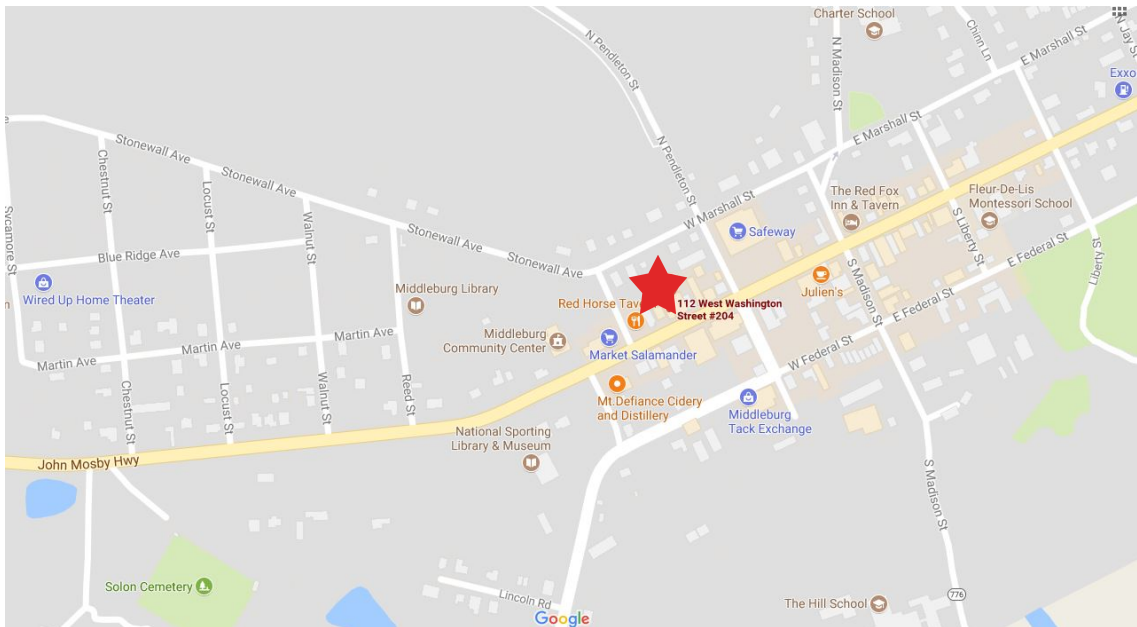

# Directions to Buckingham Strategic Wealth

112 West Washington, Suite 204  
Middleburg, VA 20117  
540-931-9051

## From Warrenton (approx. 30 minutes)

Follow US-17 North for approx. 8 miles to Route 709  
Turn right onto Route 709 (Belvoir Rd.) before Marshall and Hwy 66  
Continue on Route 709 (Belvoir Rd. becomes Zulla Rd.) for approx. 13 miles  
Turn right onto US-50 East  
As you enter Middleburg town limits (West Washington Street), turn left onto Pickering St.  
Turn right onto West Marshall St.  
Turn right into our private parking lot behind our building

## From Leesburg (approx. 30 minutes)

Take US-15 South toward Warrenton  
Merge right onto US-50 West/Lee Jackson Memorial Hwy at the traffic circle  
Travel 6 miles to the town of Middleburg  
Turn right onto Pendleton Street (beside the Safeway)  
Turn left onto Marshall Street  
Turn left into our private parking lot behind our building (112 West Washington St.)