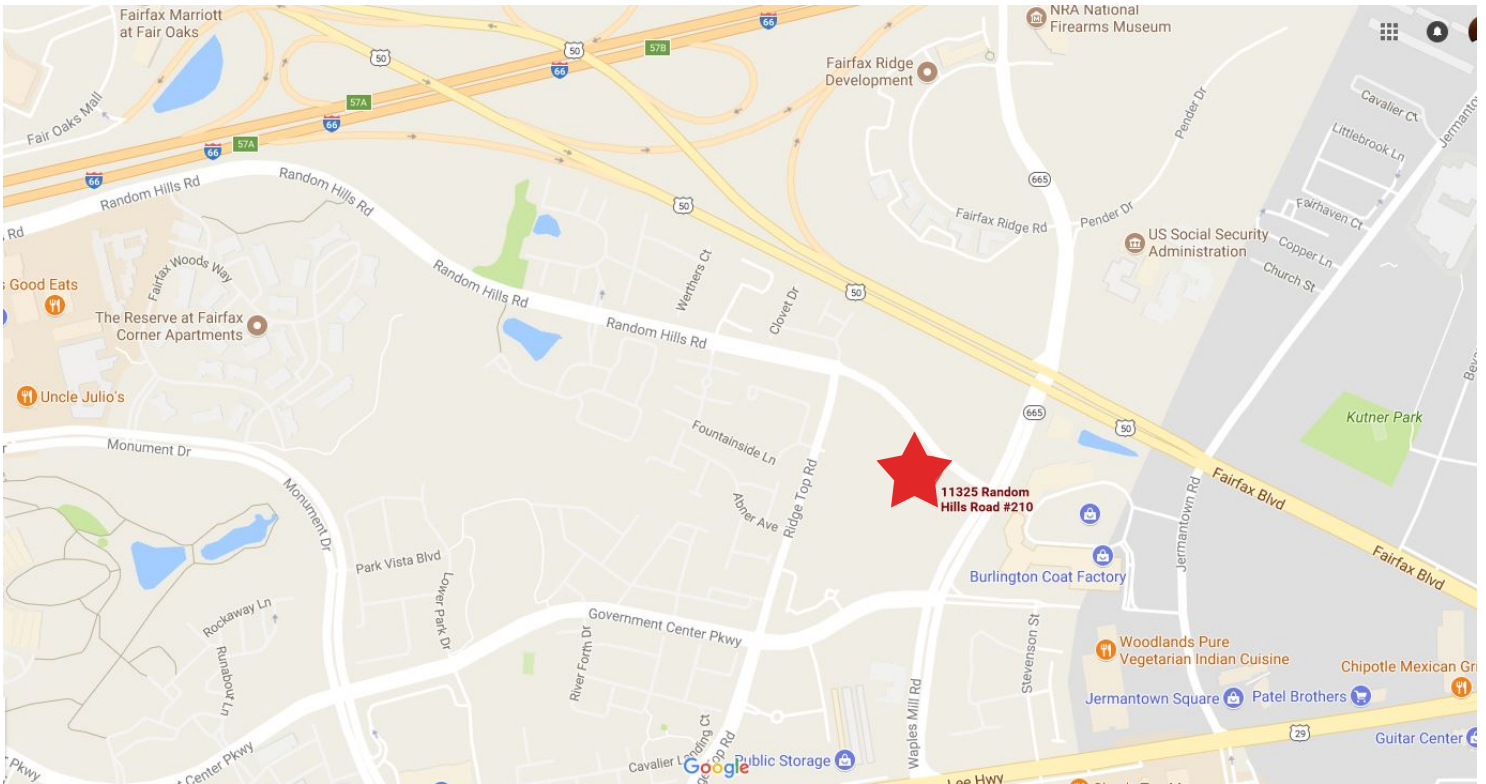

Directions to Buckingham Strategic Wealth

11325 Random Hills Rd.,
Suite 210 Fairfax, VA 22030
703-760-3673

From I-66 West

Follow I-66 W, take Exit 57A and merge onto US-50 toward Fairfax
Turn right onto Waples Mill Road (0.1 mi)
Take the first right onto Random Hills Road (0.05 mi)
11325 Random Hills Rd. (Bridgewater Corporate Building) is on your left

From I-66 East

Follow I-66 E to US-50 E
Take exit 57A to US-50
Turn right onto Waples Mill Road (0.1 mi)
Take the first right onto Random Hills Road (0.05 mi)
11325 Random Hills Rd. (Bridgewater Corporate Building) is on your left

Parking

Free parking garage is located behind the building.